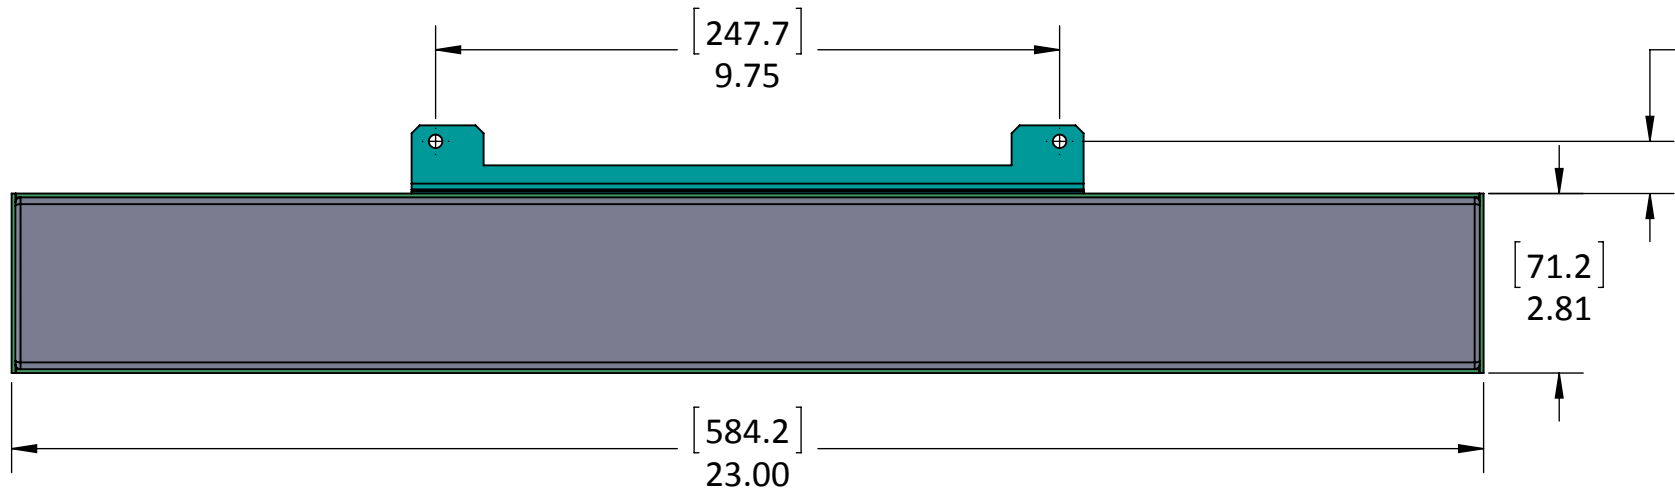

POWER CABLE

SB-SP427

Z BRACKET FOR CURRENT MODELS

FLAT BRACKET FOR PREVIOUS MODELS

FOR MISSING DIMENSIONS AND FEATURE LOCATIONS REFER TO 3D CAD MODEL

MATERIAL		The information herein is the property of SunBrite V. No portion of this data shall be released, disclosed, used, or duplicated for any purposes without the written consent of SunBriteTV.		 2001 Anchor Ct. Thousand Oaks, CA 91320	
FINISH		APPROVALS		DATE	
FRACTIONS ±.030	DECIMALS .X ±.05 .XX ±.03 .XXX ±.010	DESIGN JDD		20 Apr 15	
UNLESS OTHERWISE SPECIFIED DIMENSIONS ARE IN INCHES		DRAWN JDD		20 Apr 15	
THIRD ANGLE PROJECTION		CHECKED		TITLE	
				<b>Speaker module small OUTLINE 2</b> <b>SB-SP427</b>	
		SIZE B	SCALE 1:3	PART #	REV
		SHEET 1 OF 1		<b>14100914</b>	NC