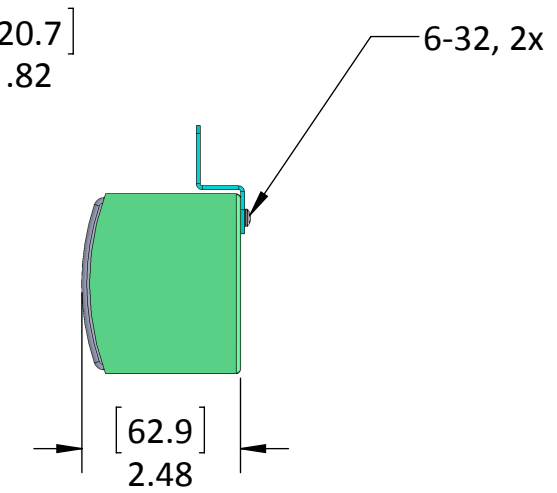

POWER CABLE

SB-SP427

Z BRACKET FOR CURRENT MODELS

FLAT BRACKET FOR PREVIOUS MODELS

FOR MISSING DIMENSIONS AND FEATURE LOCATIONS REFER TO 3D CAD MODEL

MATERIAL		The information herein is the property of SunBrite V. No portion of this data shall be released, disclosed, used, or duplicated for any purposes without the written consent of SunBriteTV.		 2001 Anchor Ct. Thousand Oaks, CA 91320	
FINISH		APPROVALS		DATE	
FRACTIONS ±.030	DECIMALS .X ±.05 .XX ±.03 .XXX ±.010	DESIGN JDD		20 Apr 15	
UNLESS OTHERWISE SPECIFIED DIMENSIONS ARE IN INCHES		DRAWN JDD		20 Apr 15	
THIRD ANGLE PROJECTION		CHECKED		TITLE	
				<b>Speaker module small OUTLINE 2</b> <b>SB-SP427</b>	
		SIZE B	SCALE 1:3	PART #	REV
		SHEET 1 OF 1		<b>14100914</b>	NC