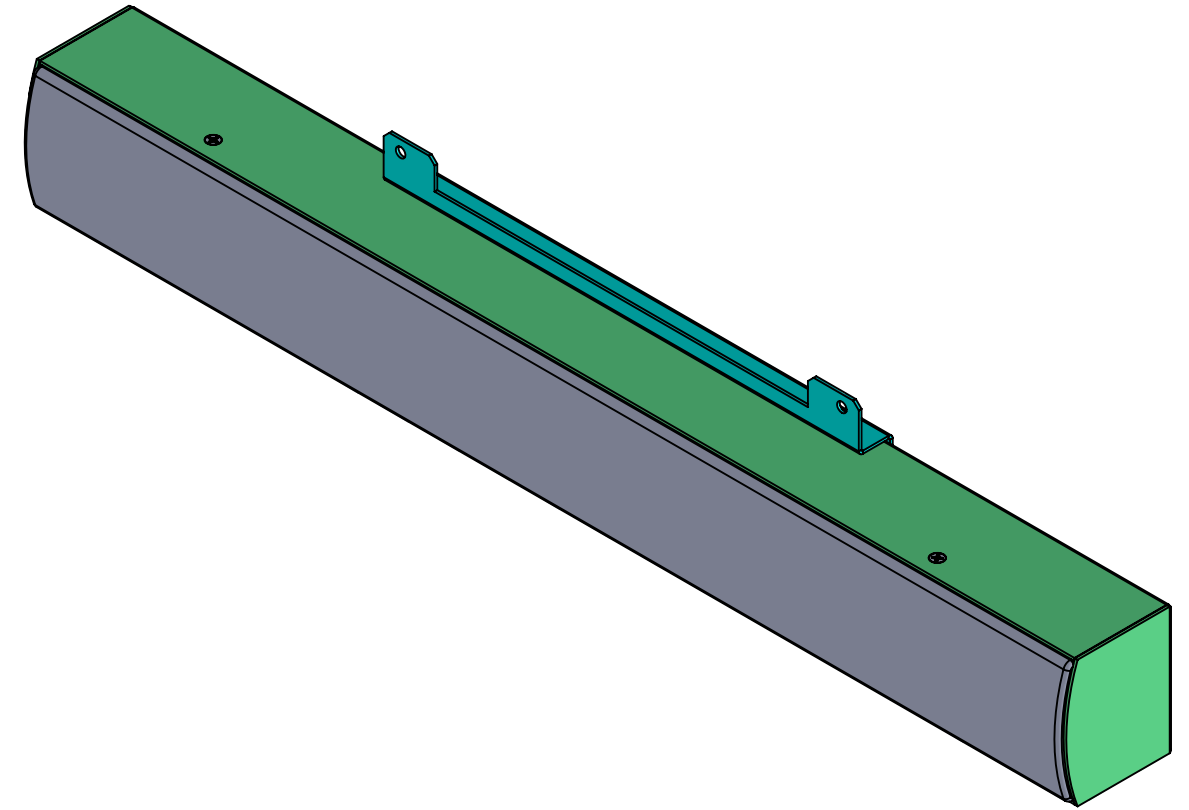

POWER CABLE

SB-SP427

Z BRACKET FOR CURRENT MODELS

FLAT BRACKET FOR PREVIOUS MODELS

FOR MISSING DIMENSIONS AND FEATURE LOCATIONS REFER TO 3D CAD MODEL

MATERIAL		The information herein is the property of SunBrite V. No portion of this data shall be released, disclosed, used, or duplicated for any purposes without the written consent of SunBriteTV.		 2001 Anchor Ct. Thousand Oaks, CA 91320	
FINISH		APPROVALS		DATE	
FRACTIONS ±.030	DECIMALS .X ±.05 .XX ±.03 .XXX ±.010	DESIGN JDD		20 Apr 15	
UNLESS OTHERWISE SPECIFIED DIMENSIONS ARE IN INCHES		DRAWN JDD		20 Apr 15	
THIRD ANGLE PROJECTION		CHECKED		TITLE	
				<b>Speaker module small OUTLINE 2</b> <b>SB-SP427</b>	
		SIZE B	SCALE 1:3	PART #	REV
		SHEET 1 OF 1		<b>14100914</b>	NC